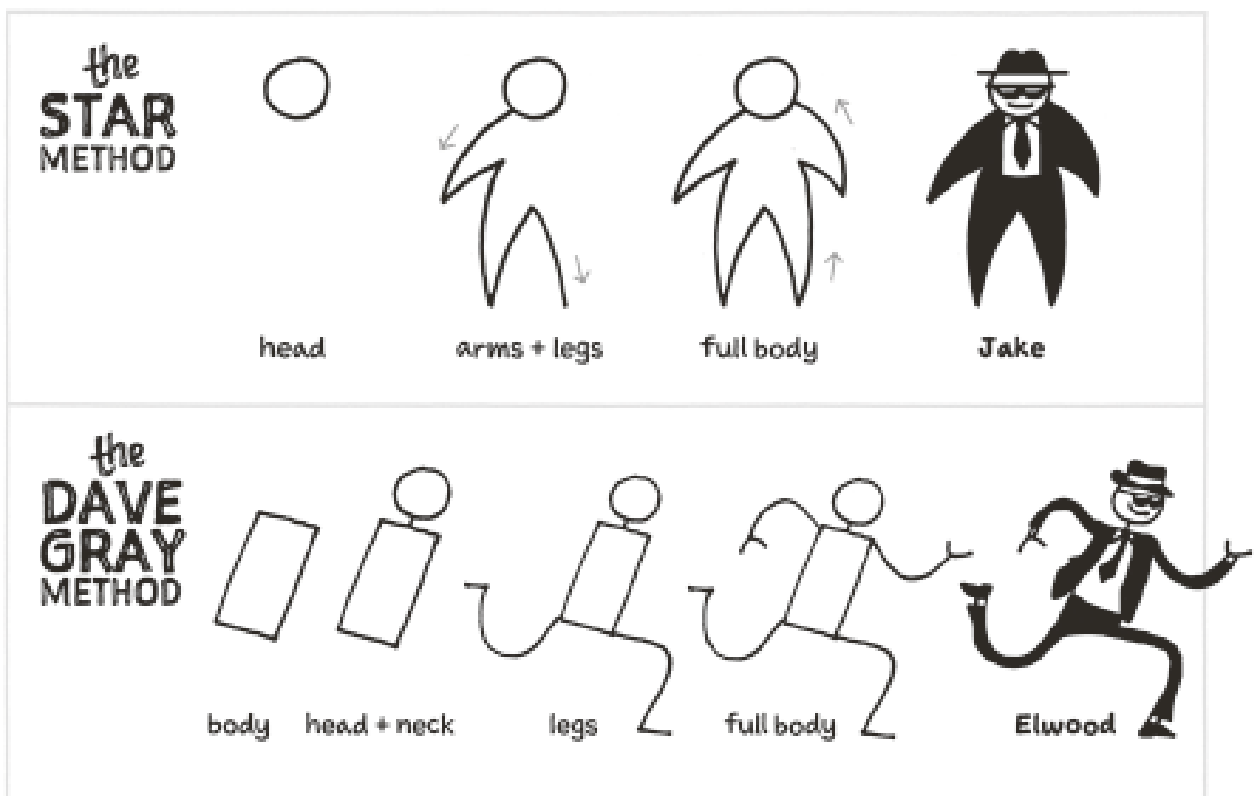

## DRAWING PEOPLE

Drawing people is a helpful skill you can use in your sketchnotes.  
Here are two ways to draw people — the *Star Method*  
and the *Dave Gray Method*: